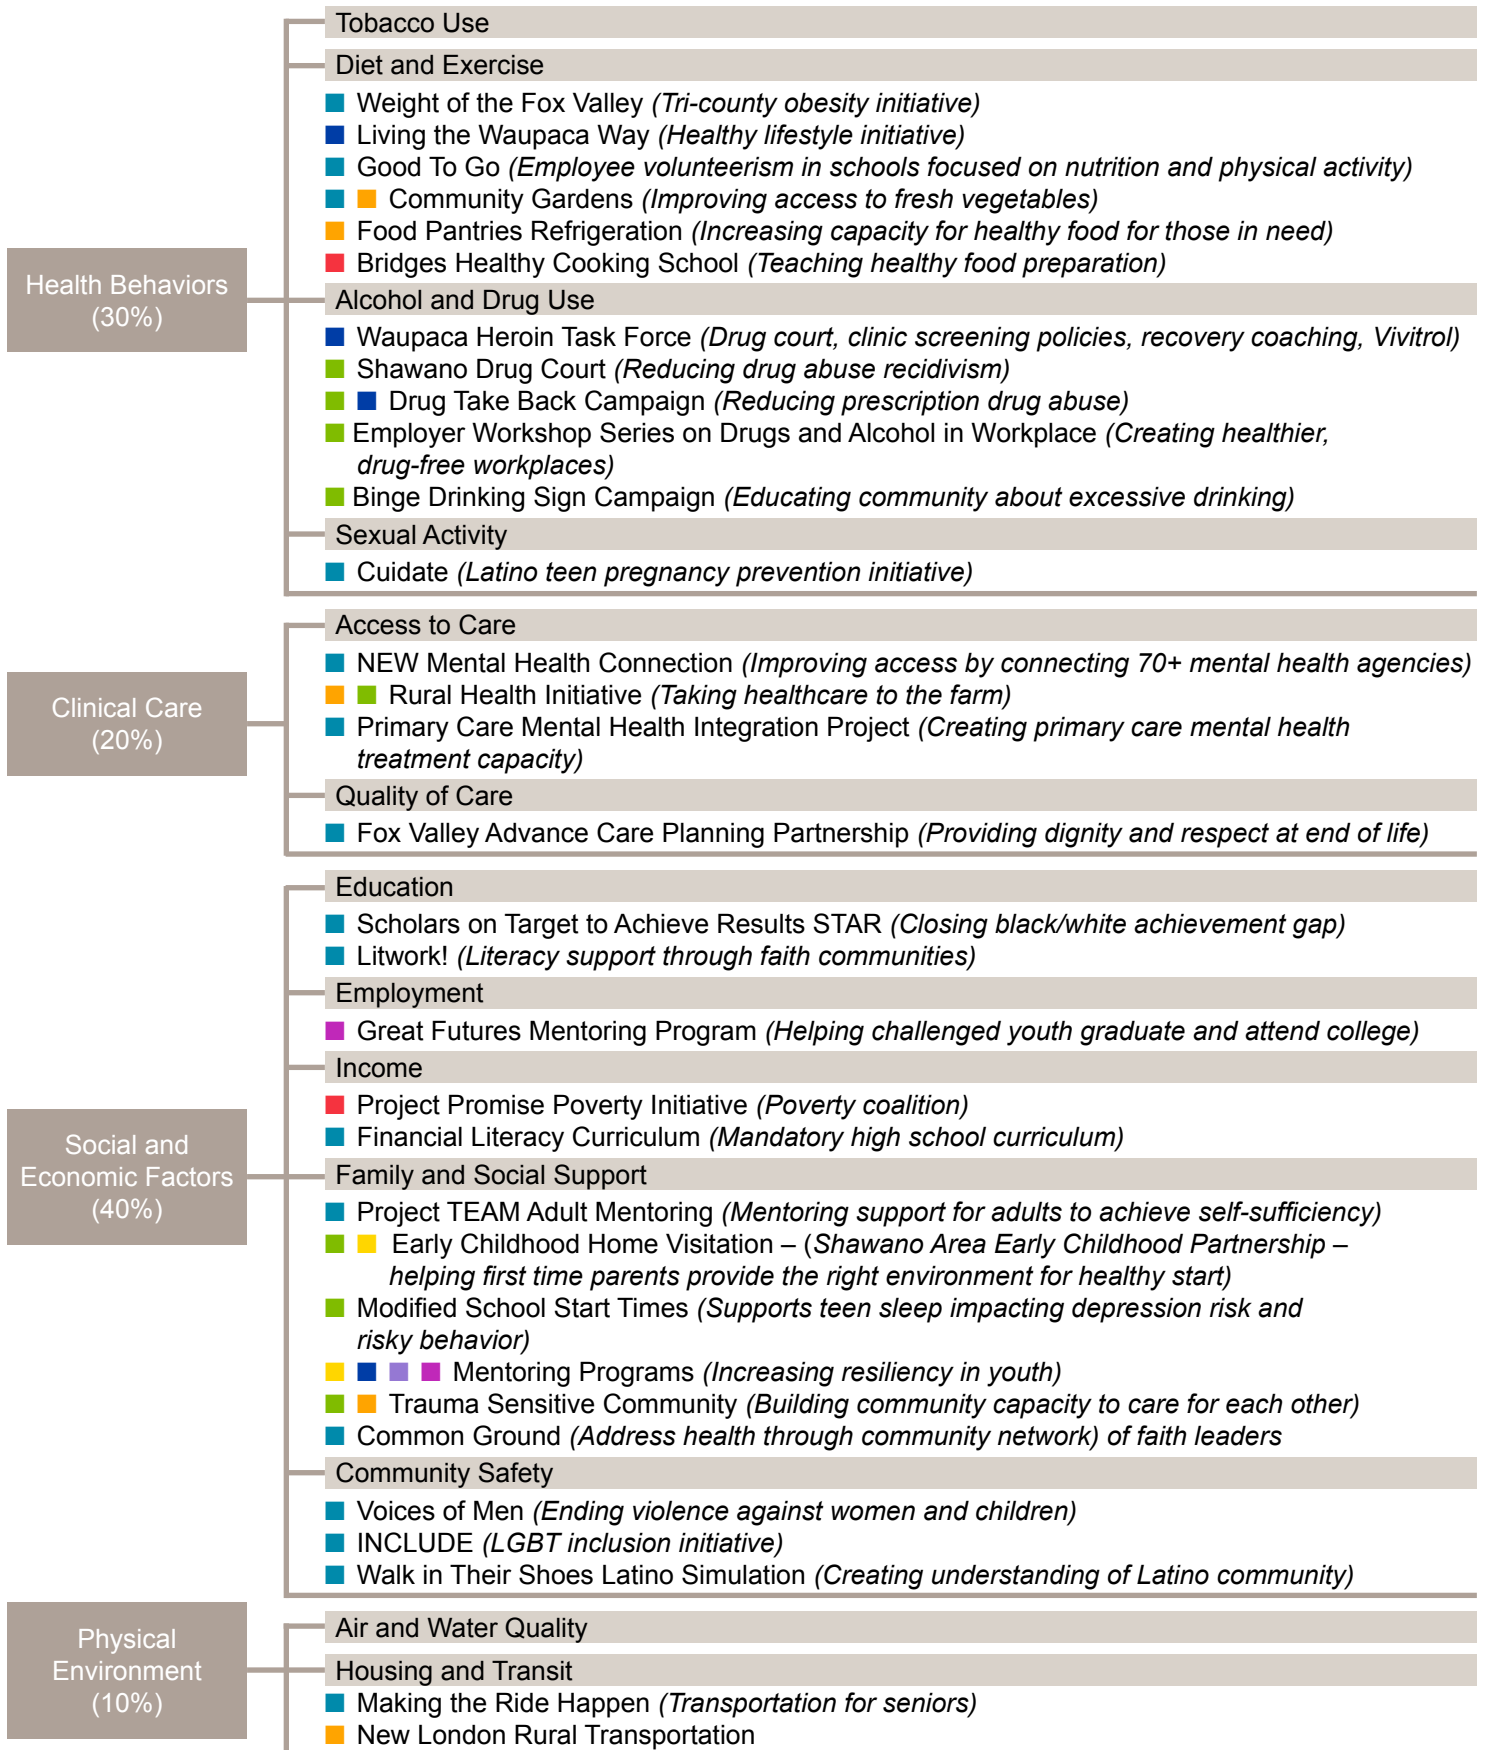

Community Initiatives Created Through CHAT Model

- Berlin
- Fox Cities
- New London
- Oshkosh
- Shawano
- Waupaca
- Wild Rose
- No longer in existence